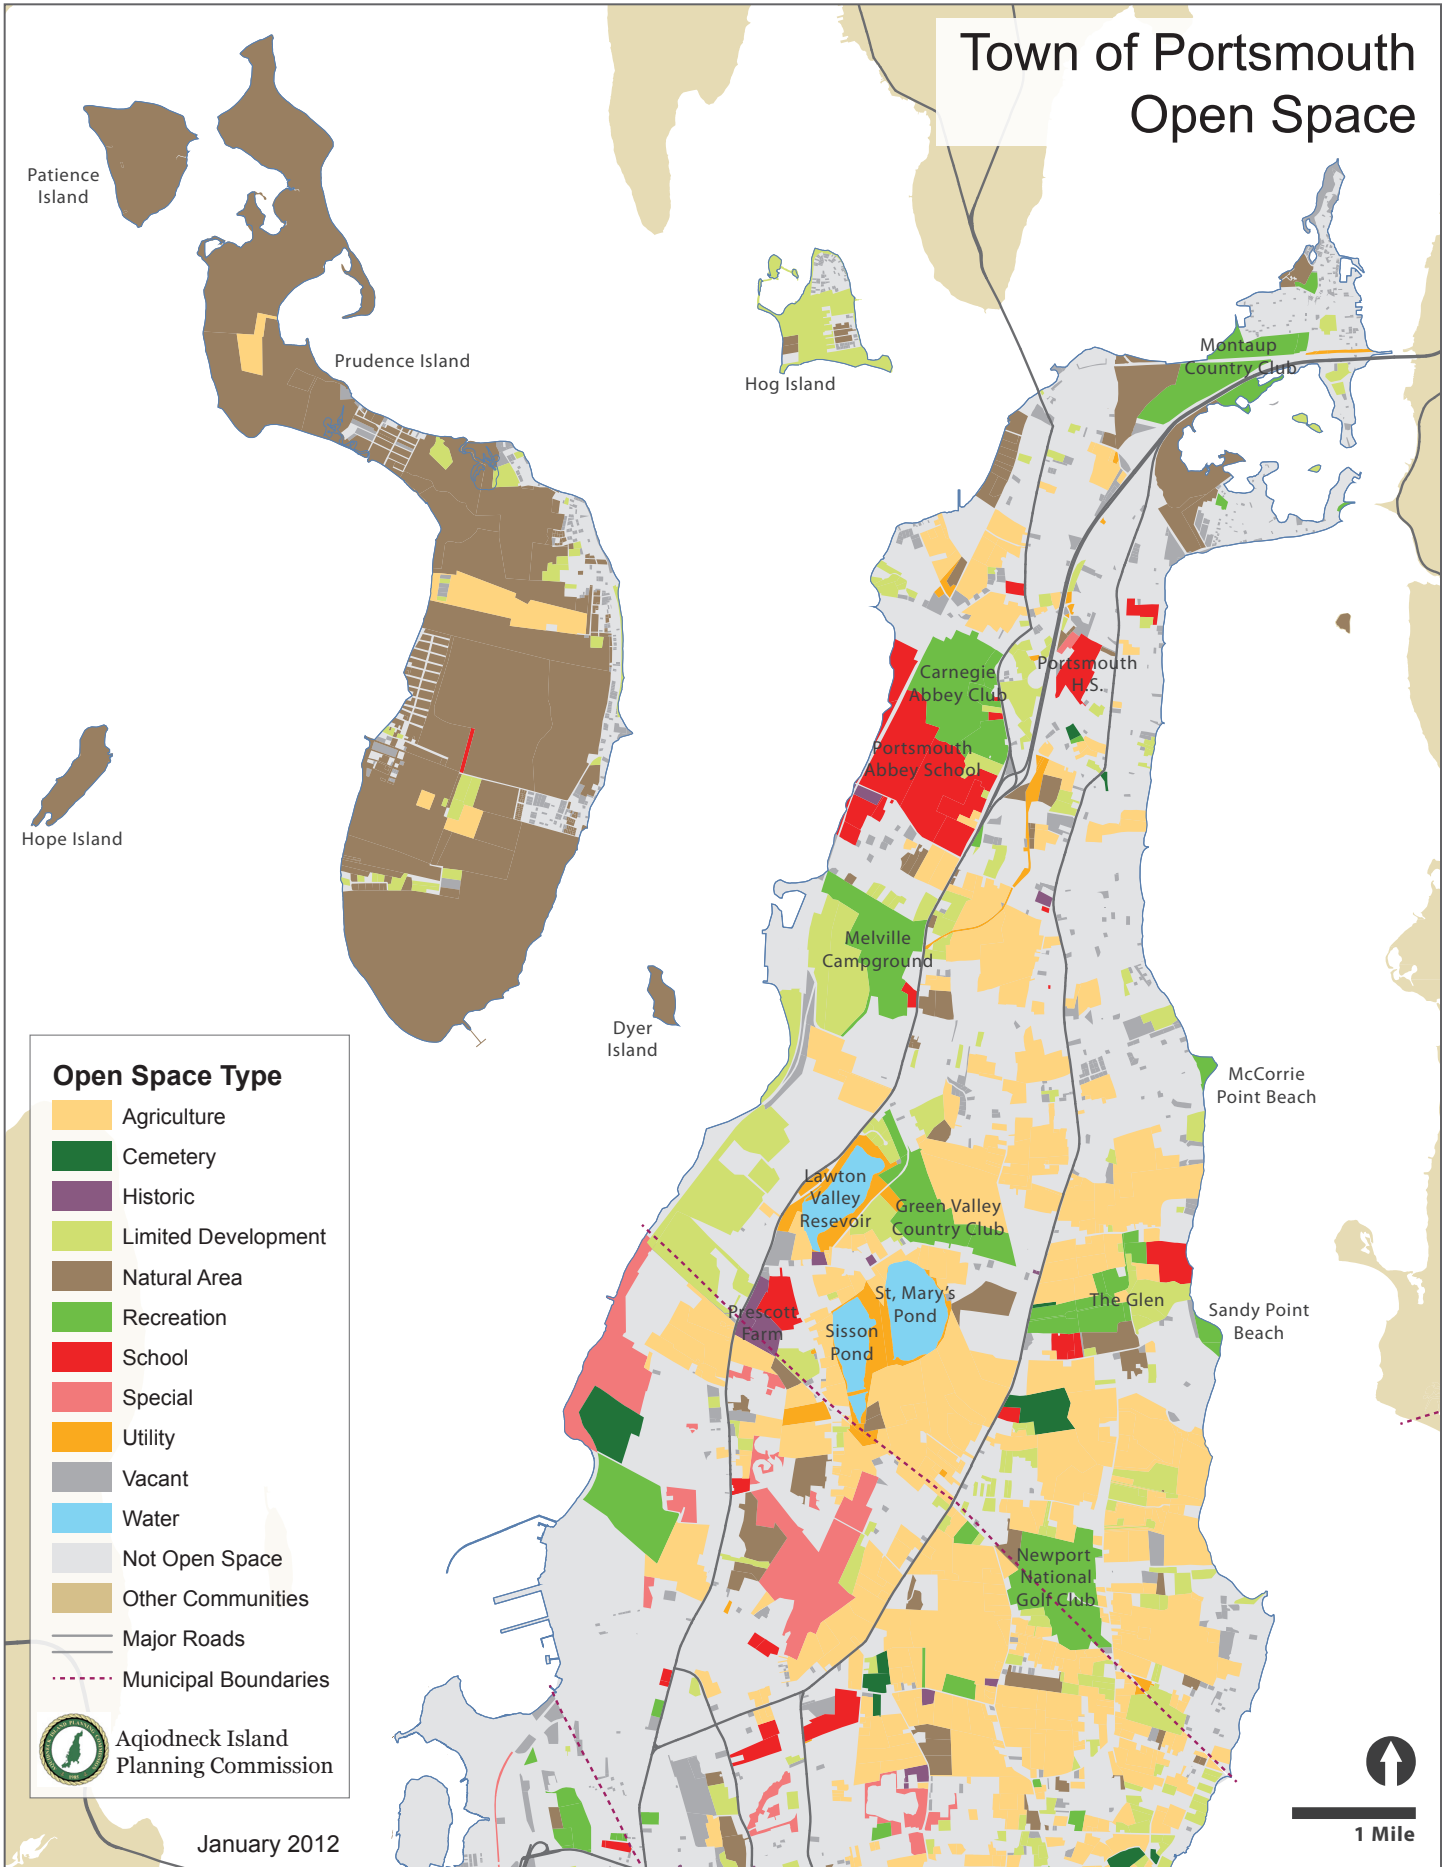

Town of Portsmouth Open Space

Open Space Type

- Agriculture
- Cemetery
- Historic
- Limited Development
- Natural Area
- Recreation
- School
- Special
- Utility
- Vacant
- Water
- Not Open Space
- Other Communities
- Major Roads
- Municipal Boundaries