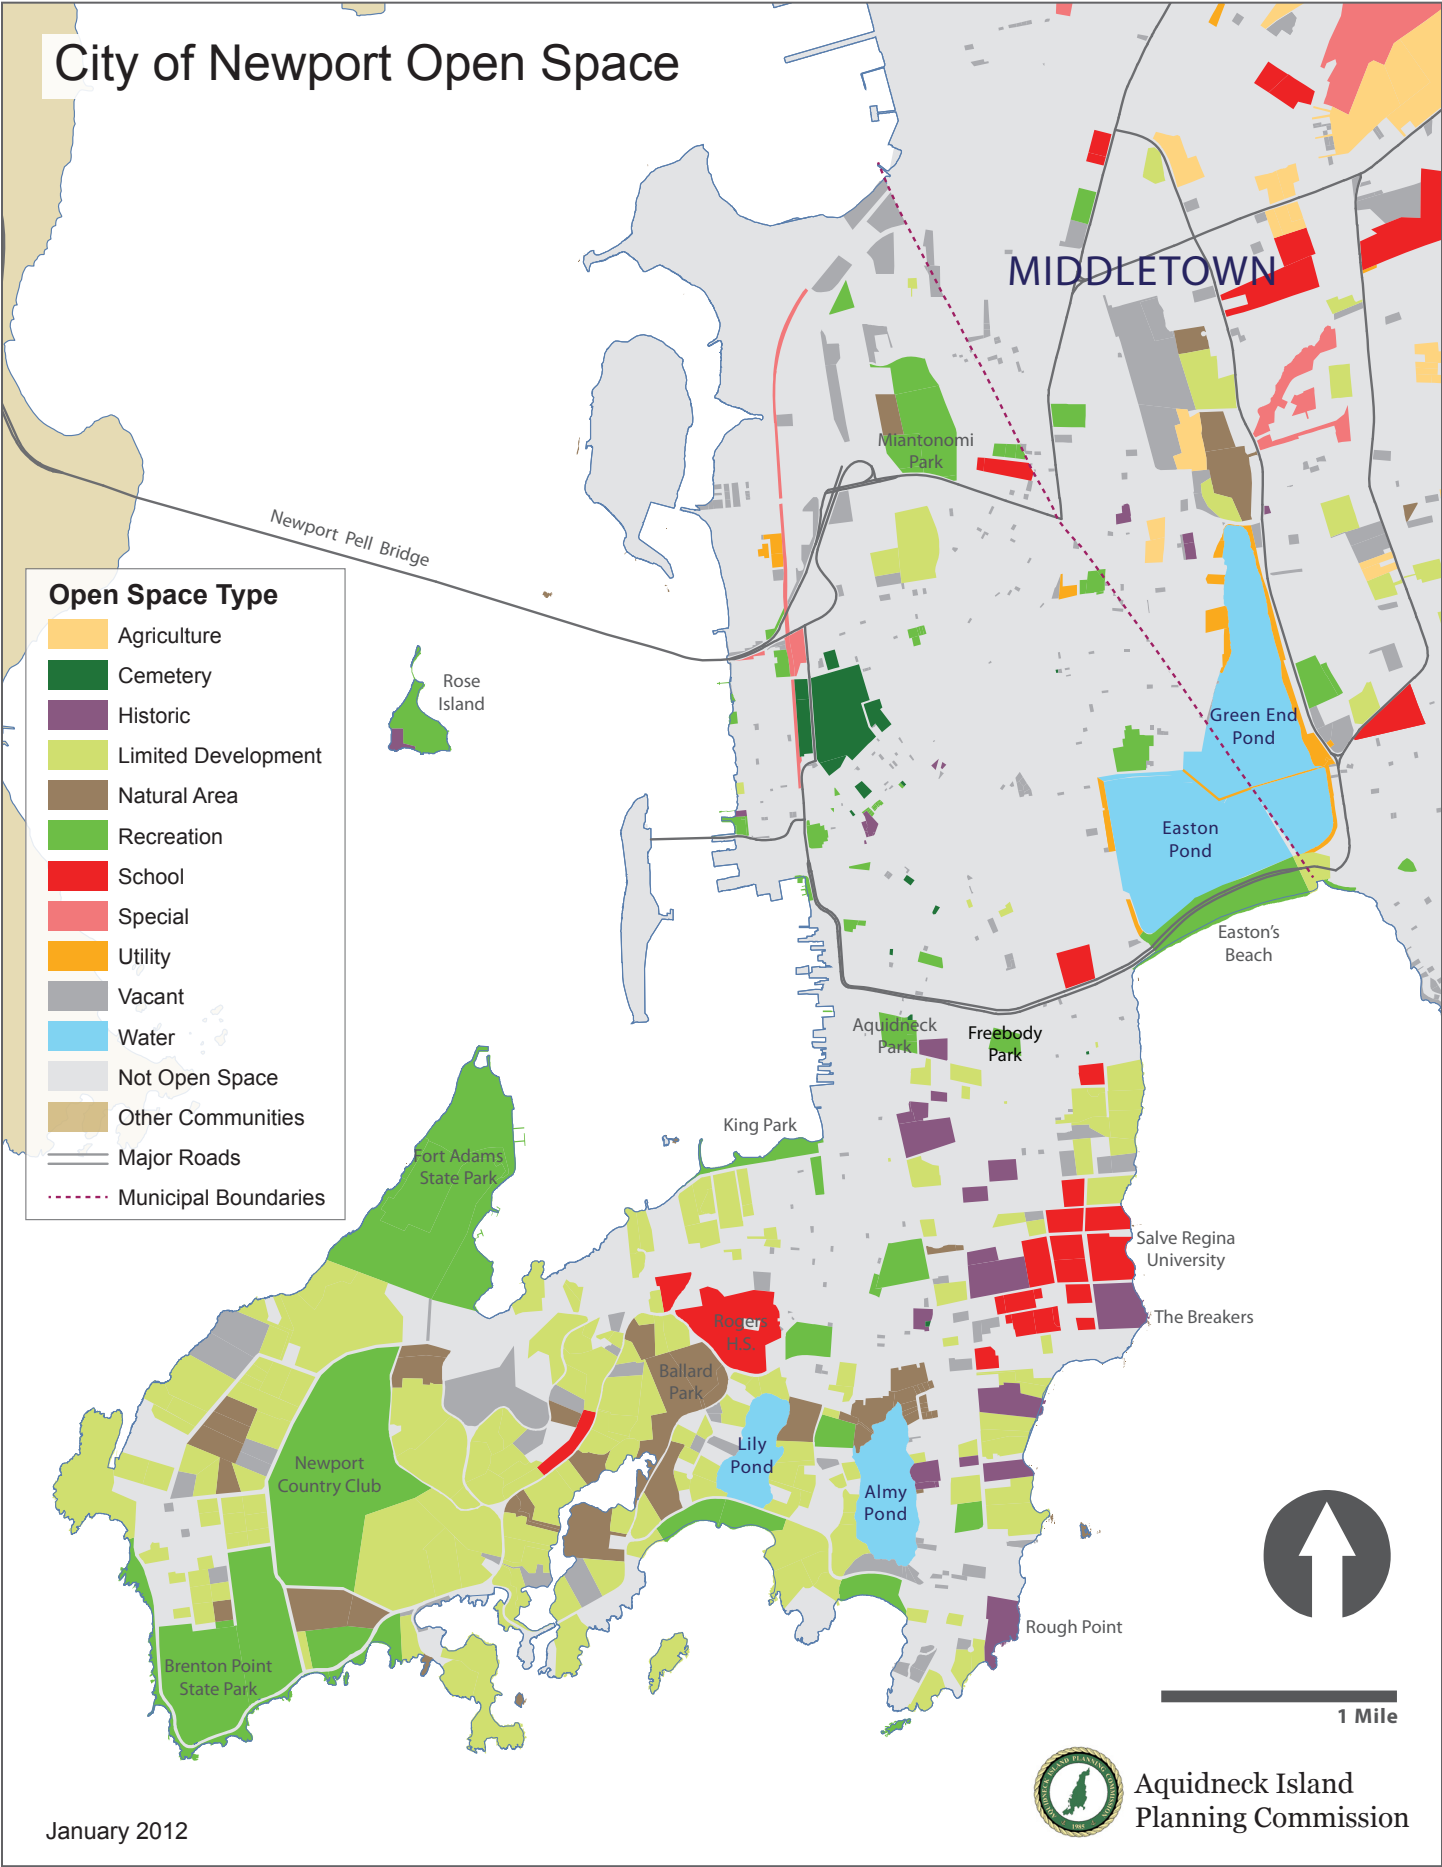

City of Newport Open Space

January 2012

Aquidneck Island Planning Commission

1 Mile