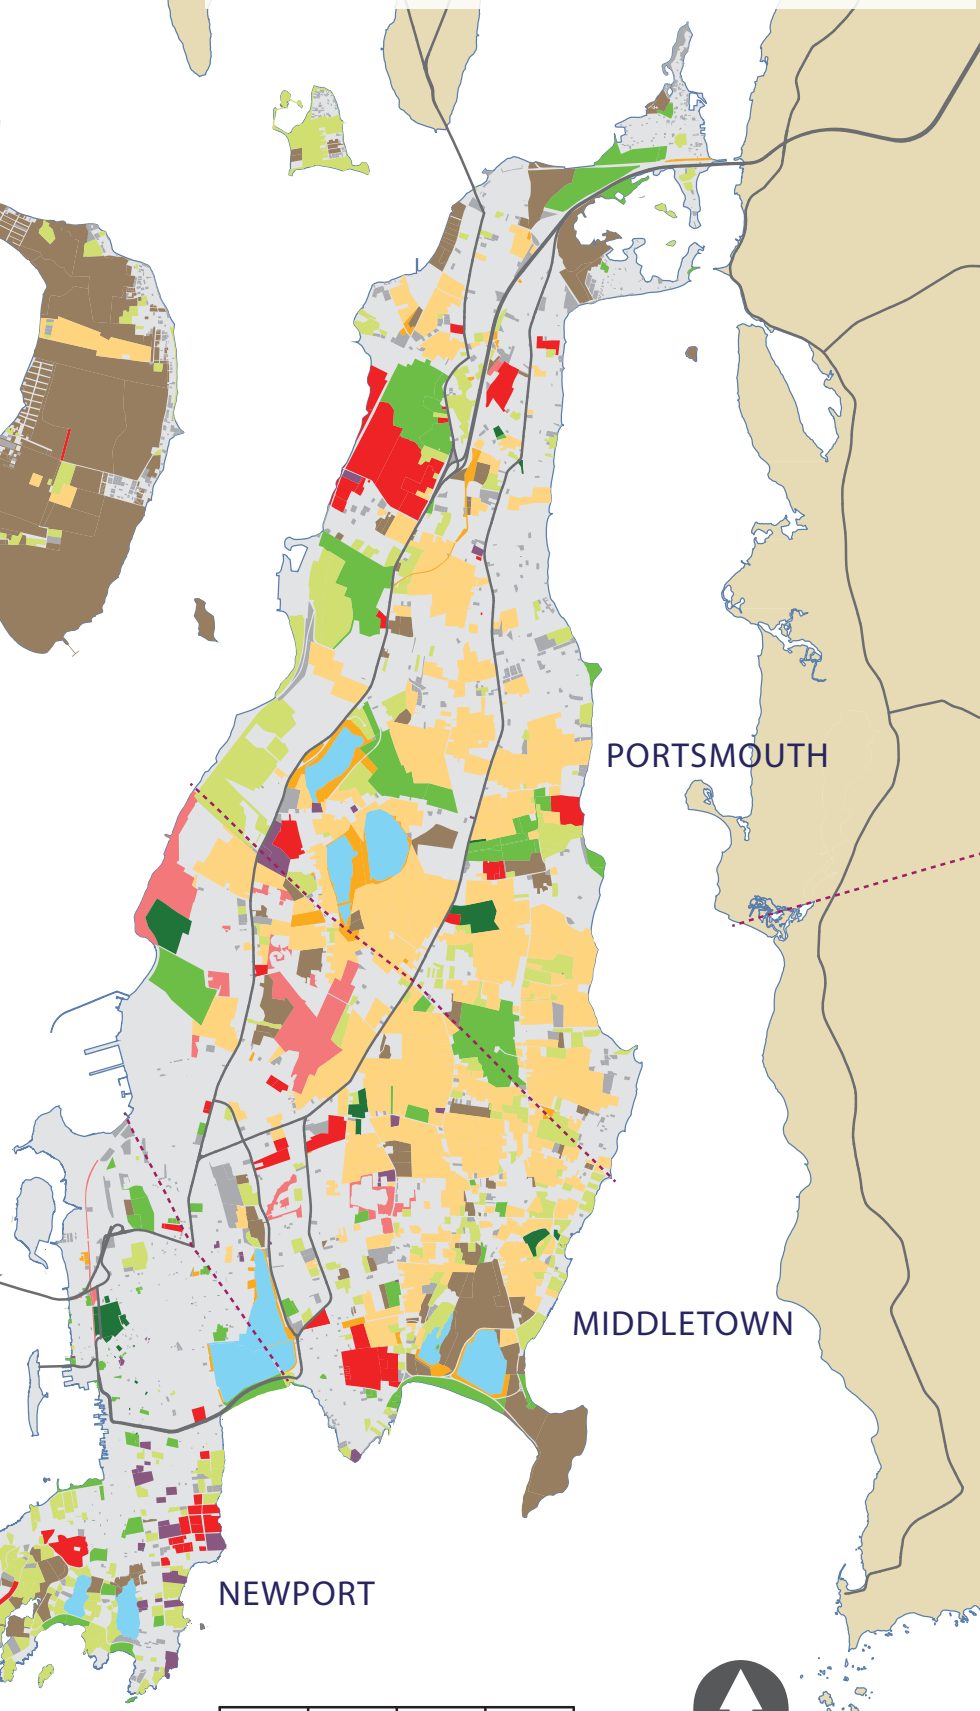

# Aquidneck Island Open Space

## Open Space Type

- Agriculture
- Cemetery
- Historic
- Limited Development
- Natural Area
- Recreation
- School
- Special
- Utility
- Vacant
- Water
- Not Open Space
- Other Communities
- Major Roads
- Municipal Boundaries

Aquidneck Island  
Planning Commission

PORTSMOUTH

MIDDLETOWN

NEWPORT

0 1.5 3 Miles

January 2012